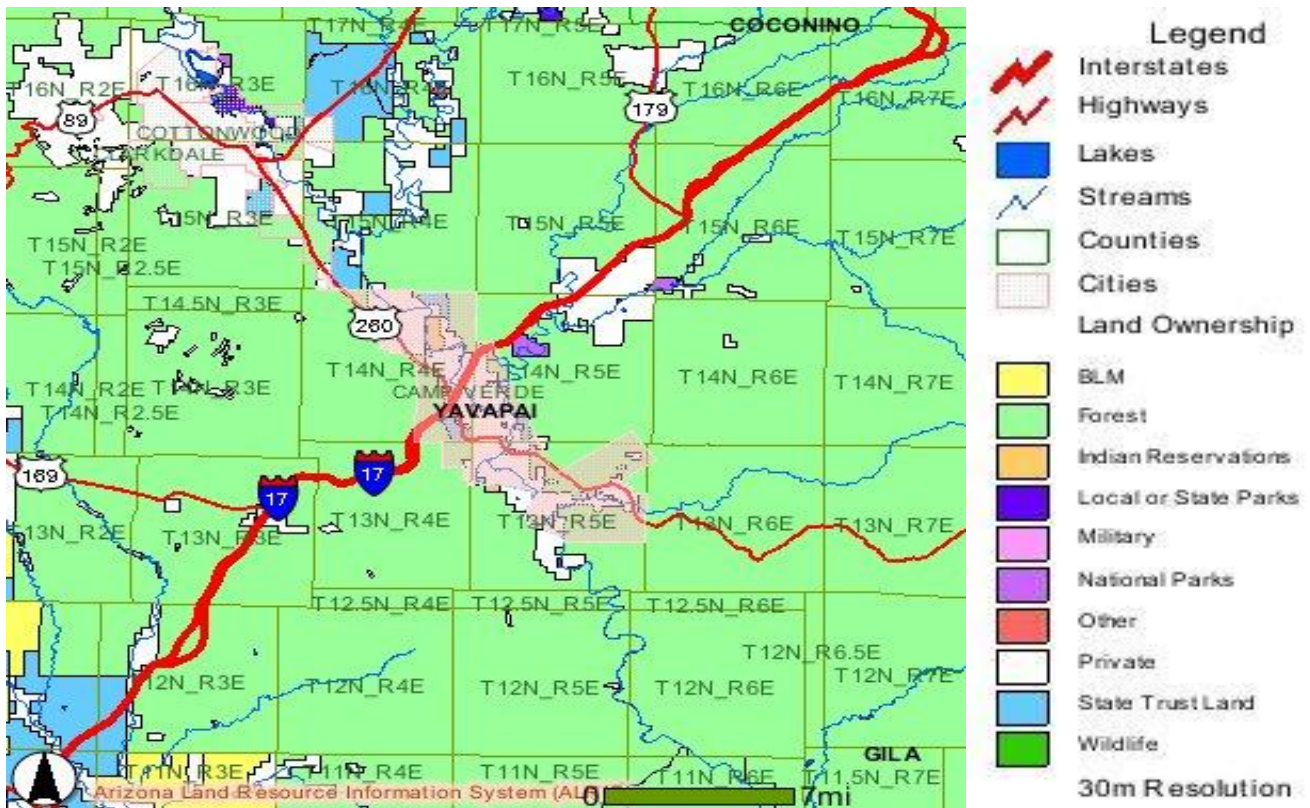

Town of Camp Verde:

The 46 square mile community is located along I-17 and Highway 260, Camp Verde is centrally located and uniquely situated to be an hour or less away from the major markets of Flagstaff, Prescott, and Phoenix as well as the communities of the Verde Valley. This historic Arizona town was originally founded as an agricultural community. Tourism, recreation, and agriculture are its primary industries today. The beautiful Verde River flows through the community providing water for agriculture and plenty of fishing, boating, and other recreational activities for residents and tourists.

Camp Verde Quick Facts:

Population: 10873

Elevation: 3151

Square Mileage: 42.6

County: Yavapai

Founded: 1868

Incorporated: yes - 1986

Highways: I-17, AZ-260