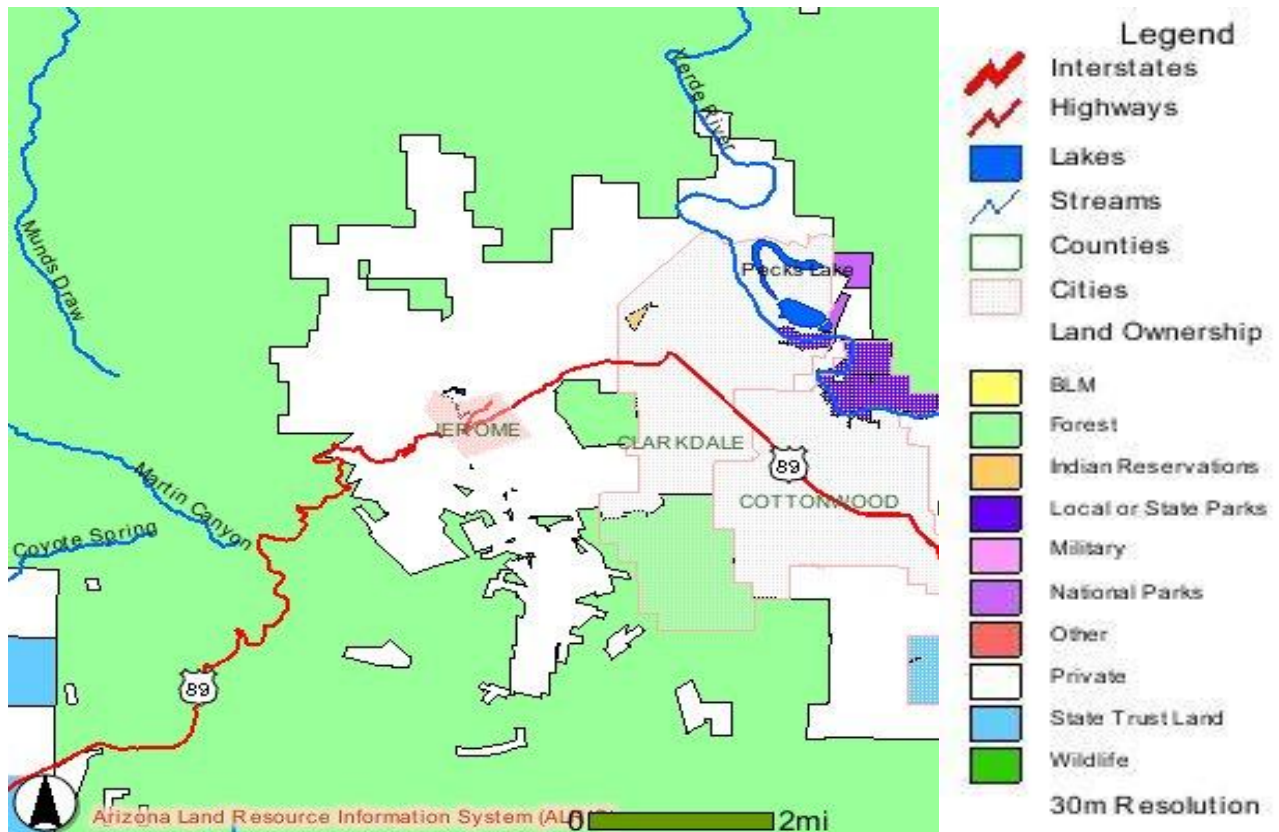

# Town of Jerome:

Photo by Doug Von Gausig

Once a thriving mining economy with all the amenities of a late 19<sup>th</sup> & early 20<sup>th</sup> century western boom town, Jerome recovered from its post WWII bust period to become once again an exciting recreation, tourism, and arts destination center in the Verde Valley. Built on the side of Cleopatra Hill at 5200ft elevation on the outer rim of the Verde Valley between Clarkdale and Prescott Valley, Jerome is a must see tourism stop of the Verde Valley experience.

### Jerome Quick Facts:

Population: 444  
Elevation: 5057  
Square Mileage: .71  
County: Yavapai  
Founded: 1876  
Incorporated: yes – 1899  
Highways: AZ-89A  
Distance to Phoenix: 111 miles  
Distance to Tucson: 227 miles  
Distance to Grand Canyon: 160 miles  
Zip Code(s) 86331